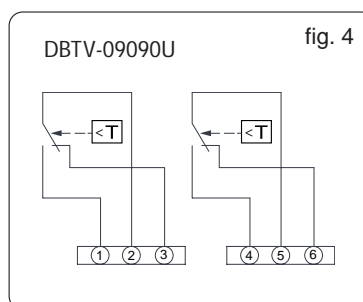

Setpoint Adjustment	Exposed Knob (concealed models available) U-Models: Concealed Knob	
Operating Temperature	-35..+65°C	
Protection Class	DBTV: IP65 DBTV-090 & 3090 & DBTV-50140:	IP54
Enclosure	Byblend Base, ABS cover	
Size	132W x 88H x 70D mm or 108W x 70H x 72D mm	

Technical Characteristics

Element	Range °C	Differential °C	Max. bulb Temp °C
DBTV-090U	0..90	3±1	120
DBTV-3090	30..90	3±1	120
DBTV-50140	50..140	5±1	150
DBTV-9ST	0..60	Max. Reset	75
DBTV-10	50..120	Adj. 2..20	140
DBTV-12ST	50..120	Max. Reset	140
DBTV-16	20..90	Adj. 2..20	100
DBTV-18ST	20..90	Max. Reset	100

Technical Characteristics

Element	Range 1 °C	Range 2 °C	Differential Range 1, °C	Differential Range 2, °C	Max. bulb Temp °C
DBTV-09090U	0..90	0..90	3±1	3±1	120
DBTV-3090R110	30..90	90..110	3±1	20±5	120

Wiring Details

Notes: In the view of a constant development of their products, the manufacturer reserves the right for changing technical data and features without prior notice. The consumer is guaranteed against any lack of conformity for 24 months from the time of delivery, according to the European Directive 1999/44/EC. The full text of guarantee is available on request from the seller.