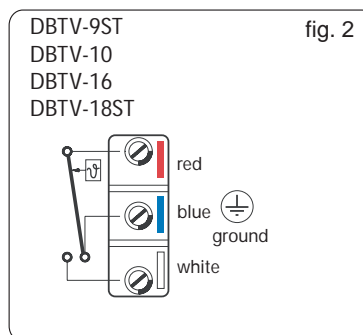

Setpoint Adjustment	Exposed Knob (concealed models available) U-Models: Concealed Knob	
Operating Temperature	-35..+65°C	
Protection Class	DBTV: IP65 DBTV-090 & 3090 & DBTV-50140:	IP54
Enclosure	Byblend Base, ABS cover	
Size	132W x 88H x 70D mm or 108W x 70H x 72D mm	

Technical Characteristics

Element	Range °C	Differential °C	Max. bulb Temp °C
DBTV-090U	0..90	3±1	120
DBTV-3090	30..90	3±1	120
DBTV-50140	50..140	5±1	150
DBTV-9ST	0..60	Max. Reset	75
DBTV-10	50..120	Adj. 2..20	140
DBTV-12ST	50..120	Max. Reset	140
DBTV-16	20..90	Adj. 2..20	100
DBTV-18ST	20..90	Max. Reset	100

Technical Characteristics

Element	Range 1 °C	Range 2 °C	Differential Range 1, °C	Differential Range 2, °C	Max. bulb Temp °C
DBTV-09090U	0..90	0..90	3±1	3±1	120
DBTV-3090R110	30..90	90..110	3±1	20±5	120

Wiring Details

Notes: In the view of a constant development of their products, the manufacturer reserves the right for changing technical data and features without prior notice. The consumer is guaranteed against any lack of conformity for 24 months from the time of delivery, according to the European Directive 1999/44/EC. The full text of guarantee is available on request from the seller.