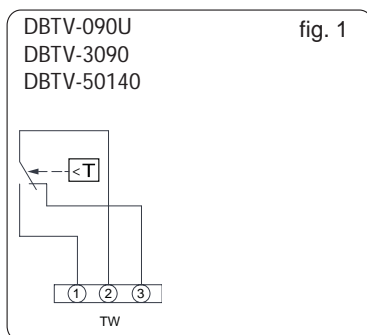

Setpoint Adjustment	Exposed Knob (concealed models available) U-Models: Concealed Knob	
Operating Temperature	-35..+65°C	
Protection Class	DBTV: IP65 DBTV-090 & 3090 & DBTV-50140:	IP54
Enclosure	Byblend Base, ABS cover	
Size	132W x 88H x 70D mm or 108W x 70H x 72D mm	

Technical Characteristics

Element	Range °C	Differential °C	Max. bulb Temp °C
DBTV-090U	0..90	3±1	120
DBTV-3090	30..90	3±1	120
DBTV-50140	50..140	5±1	150
DBTV-9ST	0..60	Max. Reset	75
DBTV-10	50..120	Adj. 2..20	140
DBTV-12ST	50..120	Max. Reset	140
DBTV-16	20..90	Adj. 2..20	100
DBTV-18ST	20..90	Max. Reset	100

Technical Characteristics

Element	Range 1 °C	Range 2 °C	Differential Range 1, °C	Differential Range 2, °C	Max. bulb Temp °C
DBTV-09090U	0..90	0..90	3±1	3±1	120
DBTV-3090R110	30..90	90..110	3±1	20±5	120

Wiring Details

Notes: In the view of a constant development of their products, the manufacturer reserves the right for changing technical data and features without prior notice. The consumer is guaranteed against any lack of conformity for 24 months from the time of delivery, according to the European Directive 1999/44/EC. The full text of guarantee is available on request from the seller.