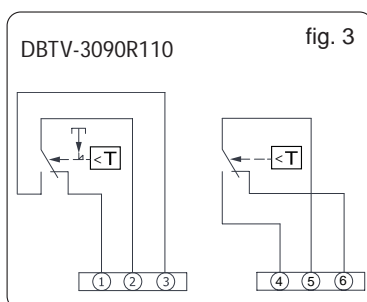

Setpoint Adjustment	Exposed Knob (concealed models available) U-Models: Concealed Knob	
Operating Temperature	-35..+65°C	
Protection Class	DBTV: IP65 DBTV-090 & 3090 & DBTV-50140:	IP54
Enclosure	Byblend Base, ABS cover	
Size	132W x 88H x 70D mm or 108W x 70H x 72D mm	

Technical Characteristics

Element	Range °C	Differential °C	Max. bulb Temp °C
DBTV-090U	0..90	3±1	120
DBTV-3090	30..90	3±1	120
DBTV-50140	50..140	5±1	150
DBTV-9ST	0..60	Max. Reset	75
DBTV-10	50..120	Adj. 2..20	140
DBTV-12ST	50..120	Max. Reset	140
DBTV-16	20..90	Adj. 2..20	100
DBTV-18ST	20..90	Max. Reset	100

Technical Characteristics

Element	Range 1 °C	Range 2 °C	Differential Range 1, °C	Differential Range 2, °C	Max. bulb Temp °C
DBTV-09090U	0..90	0..90	3±1	3±1	120
DBTV-3090R110	30..90	90..110	3±1	20±5	120

Wiring Details

Notes: In the view of a constant development of their products, the manufacturer reserves the right for changing technical data and features without prior notice. The consumer is guaranteed against any lack of conformity for 24 months from the time of delivery, according to the European Directive 1999/44/EC. The full text of guarantee is available on request from the seller.