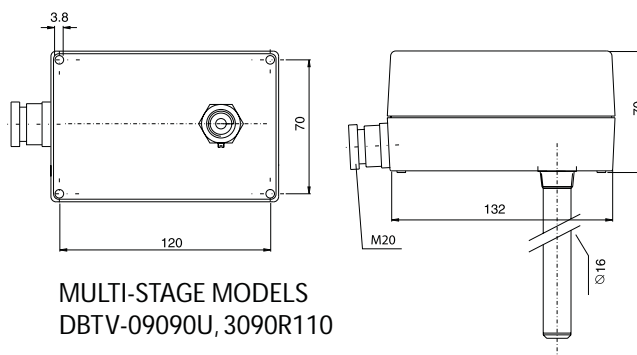

Cooling Application: Connect red (common) to white terminal. The contacts open during the temperature decreasing.

Dimensions

DBTV-9ST, DBTV-10,
DBTV-16, DBTV-18ST

MULTI-STAGE MODELS
DBTV-09090U, 3090R110